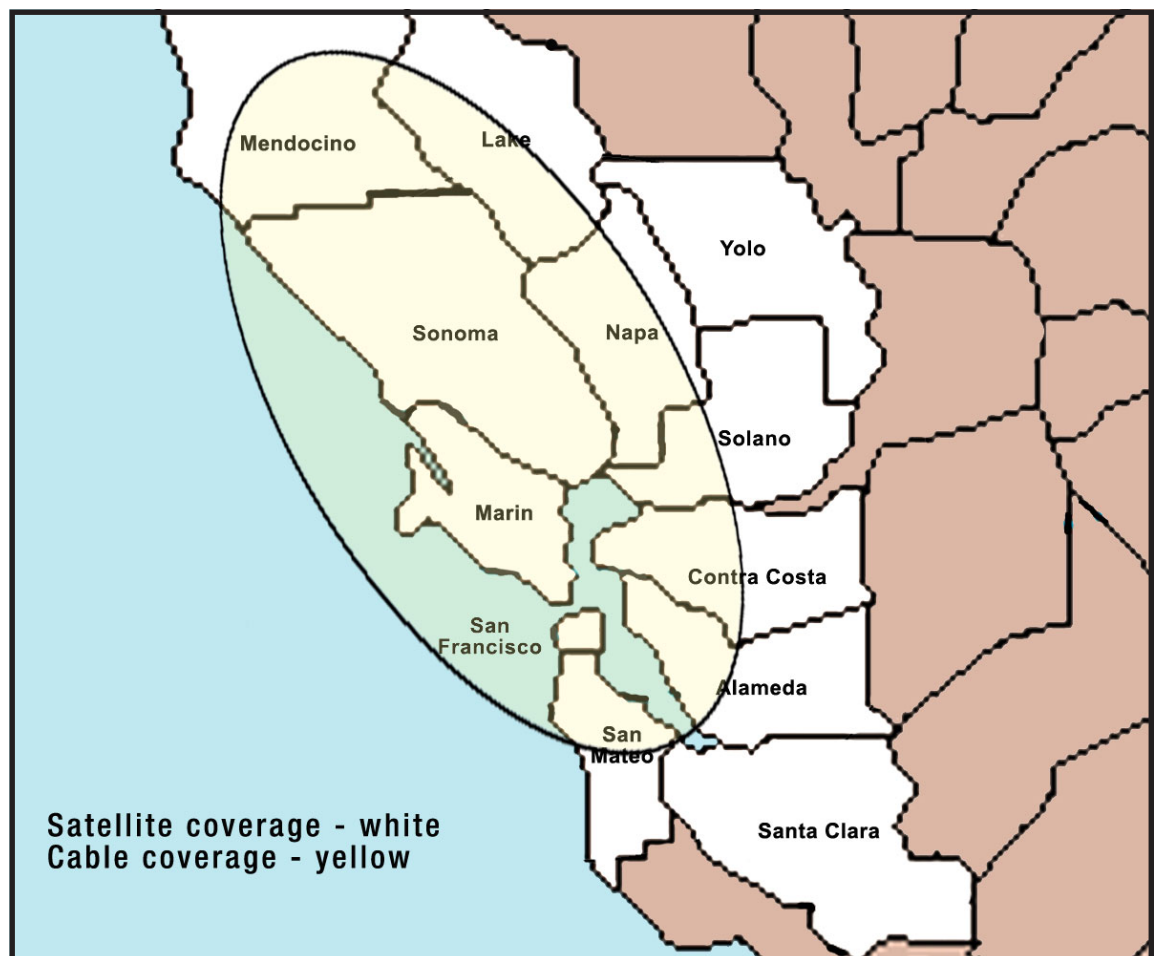

KRCB TELEVISION 22

Television Coverage Map

Broadcast, Satellite & Cable - Channel 22

KRCB Public Television 22 and Radio 91
5850 Labath Avenue, Rohnert Park, CA 94928
707-584-2000 krcb.org

11/07